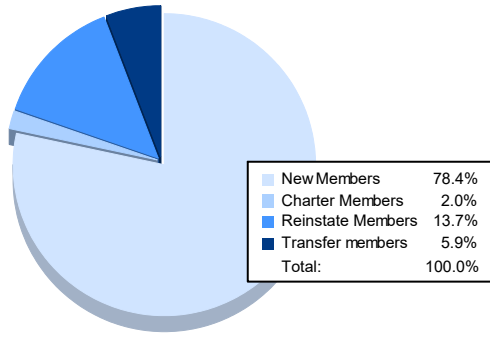

Year	New Clubs	Dropped Clubs	Gain/ Loss Clubs	New Members	Charter Members	Reinstate Members	Transfer Members	Total Member Added	Total Members Dropped	Gain/ Loss Members
2016-2017	0	0	0	151	3	13	17	184	208	-24
2017-2018	1	1	0	121	26	22	20	189	346	-157
2018-2019	0	1	-1	114	8	14	18	154	154	0
2019-2020	0	1	-1	93	0	13	11	117	195	-78
2020-2021	0	2	-2	80	2	14	6	102	191	-89
<b>Average</b>	<b>0</b>	<b>1</b>	<b>-1</b>	<b>112</b>	<b>8</b>	<b>15</b>	<b>14</b>	<b>149</b>	<b>219</b>	<b>-70</b>

### Membership Composition June 2021 Cumulative