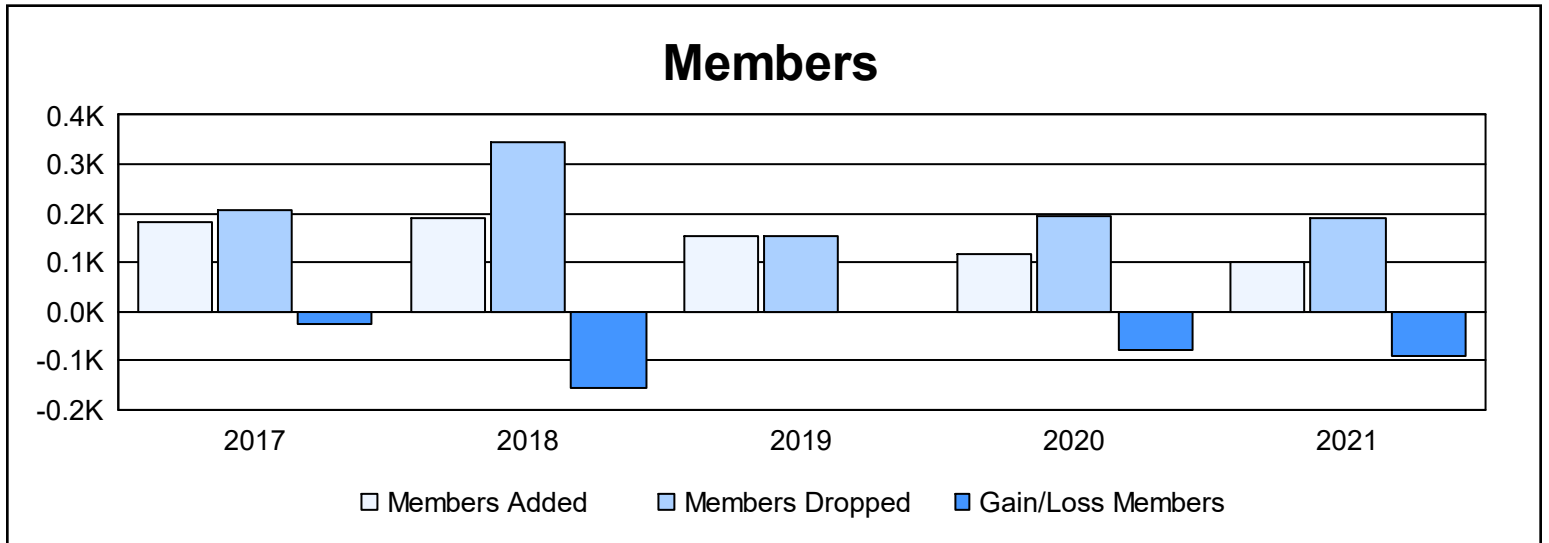

Year	New Clubs	Dropped Clubs	Gain/ Loss Clubs	New Members	Charter Members	Reinstate Members	Transfer Members	Total Member Added	Total Members Dropped	Gain/ Loss Members
2016-2017	0	0	0	151	3	13	17	184	208	-24
2017-2018	1	1	0	121	26	22	20	189	346	-157
2018-2019	0	1	-1	114	8	14	18	154	154	0
2019-2020	0	1	-1	93	0	13	11	117	195	-78
2020-2021	0	2	-2	80	2	14	6	102	191	-89
<b>Average</b>	<b>0</b>	<b>1</b>	<b>-1</b>	<b>112</b>	<b>8</b>	<b>15</b>	<b>14</b>	<b>149</b>	<b>219</b>	<b>-70</b>

### Membership Composition June 2021 Cumulative