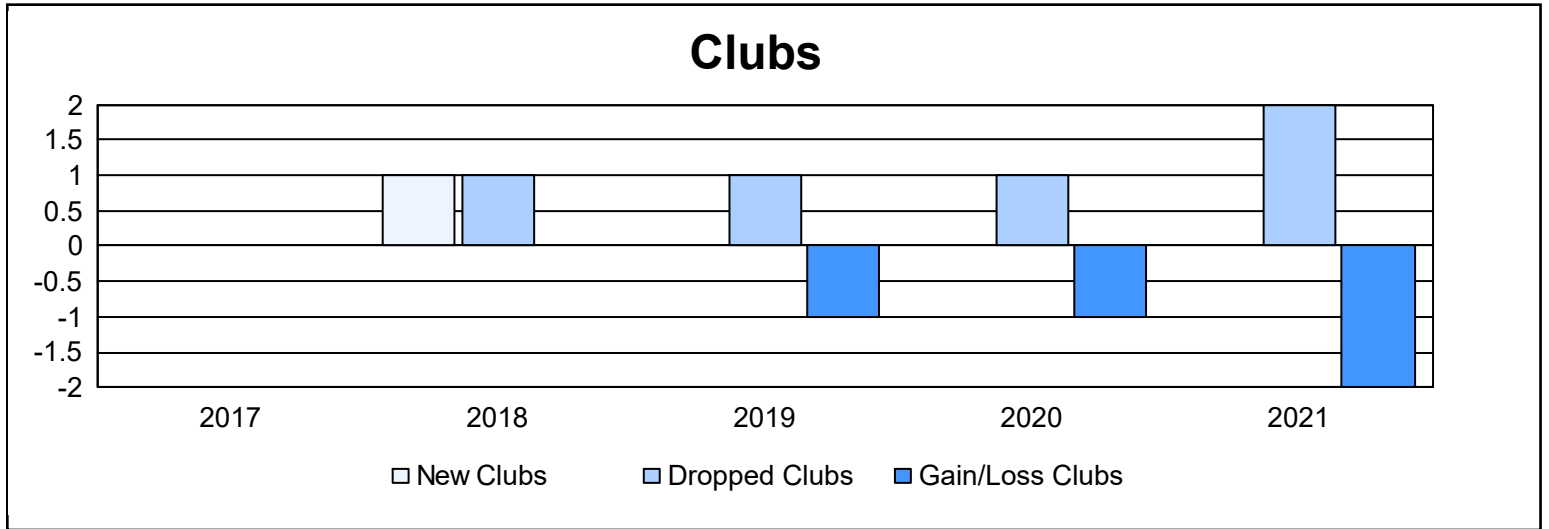

Year	New Clubs	Dropped Clubs	Gain/ Loss Clubs	New Members	Charter Members	Reinstate Members	Transfer Members	Total Member Added	Total Members Dropped	Gain/ Loss Members
2016-2017	0	0	0	151	3	13	17	184	208	-24
2017-2018	1	1	0	121	26	22	20	189	346	-157
2018-2019	0	1	-1	114	8	14	18	154	154	0
2019-2020	0	1	-1	93	0	13	11	117	195	-78
2020-2021	0	2	-2	80	2	14	6	102	191	-89
<b>Average</b>	<b>0</b>	<b>1</b>	<b>-1</b>	<b>112</b>	<b>8</b>	<b>15</b>	<b>14</b>	<b>149</b>	<b>219</b>	<b>-70</b>

### Membership Composition June 2021 Cumulative